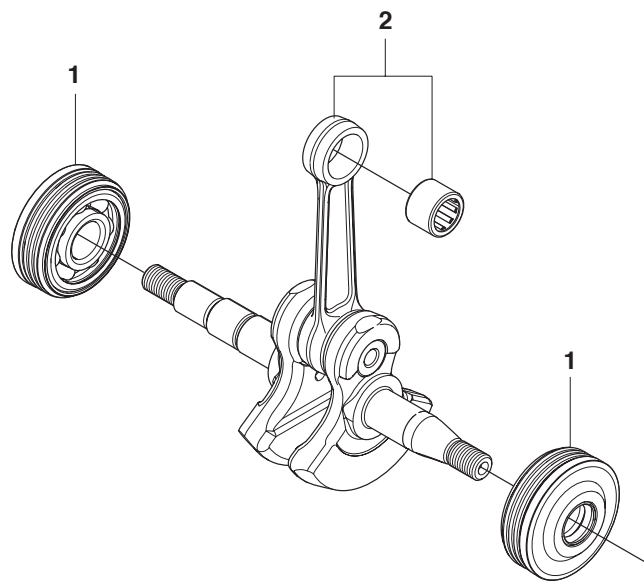

Page K 230
235/235e
240/240e

CRANKSHAFT

Position	Article	Quantity	Description	Kit
1	530-056363	2	ASSY MAIN BEARING & SEAL	
2	530-012605	1	ASSEMBLY CRANKSHAFT