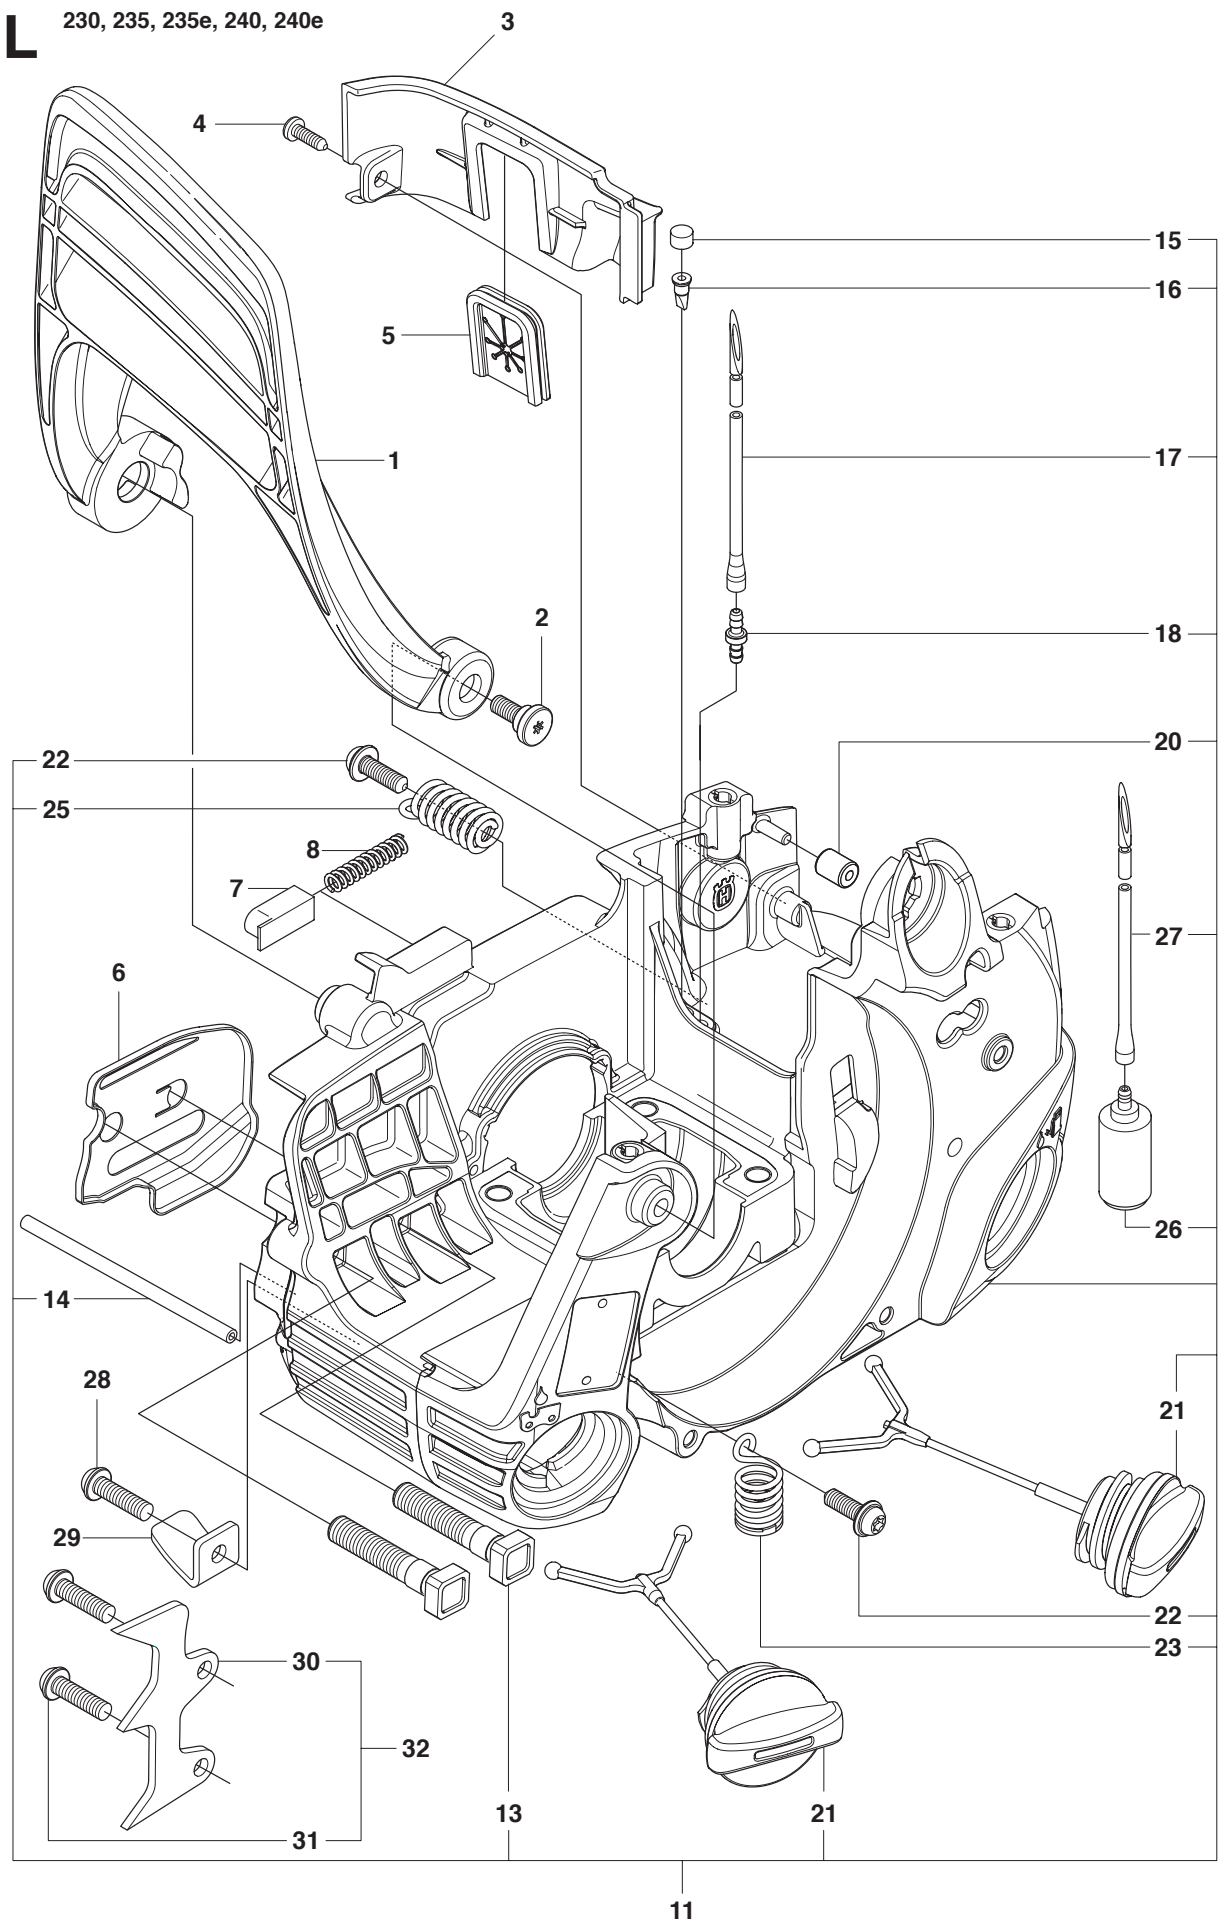

230, 235, 235e, 240, 240e

CHASSIS & HAND GUARD

Position	Article	Quantity	Description	Kit
1	545-066701	1	HANDGUARD	
2	545-127301	1	BOSS SCREW, HANDGUARD	
3	545-061201	1	REAR WALL	
4	530-016064	1	SCREW, MTG REAR WALL	
5	545-075401	1	GROMMET, REAR WALL	
6	545-071401	1	PLATE BAR MOUNTING	
7	545-071301	1	CAP, SPRING HANDGUARD	
8	545-071201	1	SPRING, HANDGUARD POSITION	
11	545-230001	1	CHASSIS ASSEMBLY	
13	530-015877	2	BOLT, BAR	11
14	545-033501	1	ASSY, VENT LINE	11
15	530-029868	1	PLUG VENT (BRONZE)	11
16	530-026119	1	CHECK VALVE (DUCK BILL)	11
17	530-021132	1	LINE-RETURN PURGE	11
18	530-023877	1	FITTING- FUEL LINE	11
20	545-061901	1	ISOLATOR FILTER HOUSING	11
21	545-070801	2	ASSY-OIL/FUEL CAP W/RET.	11
22	530-015906	2	SCREW M5.28X1.81X16MM PLAS	11
23	545-033801	1	ASS'Y FRONT ISOLATOR	11
25	545-063101	1	REAR ISOLATOR SPRING	11
26	530-095646	1	ASSY- PICK-UP	11
27	545-078302	1	LINE, FUEL	11
28	530-015814	1	SCREW CATCHER	
29	530-029850	2	HAIN CATCHER	
30	530-038990	1	SPIKE	32
31	530-016439	2	SCREW SPIKE	32
32	530-014381	1	KIT SPIKE