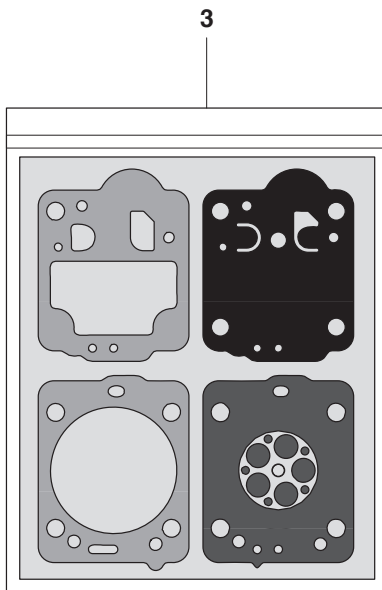

CARBURETOR DETAILS

Position	Article	Quantity	Description	Kit
1	545-072601	1	CARB COMPLETE	
2	545-008030	1	PURGE AND LINE ASSEMBLY	1
3	545-008031	1	KIT CARB GASKET	
4	545-008032	1	KIT CARB REPAIR