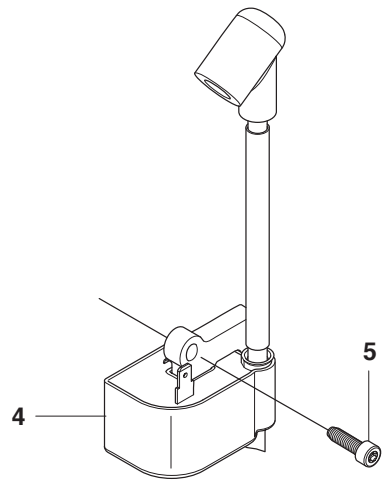

F 230, 235, 235e, 240, 240e

IGNITION SYSTEM

Position	Article	Quantity	Description	Kit
1	530-039147	1	FLYWHEEL ASSY	
2	530-015127	1	WASHER, FLYWHEEL	
3	530-016134	1	NUT, FLYWHEEL	
4	530-039143	1	MODULE- IGNITION	
5	545-121901	2	SCREW, IGN MODULE	
6	545-079901	1	ASSY- WIRE HARNESS