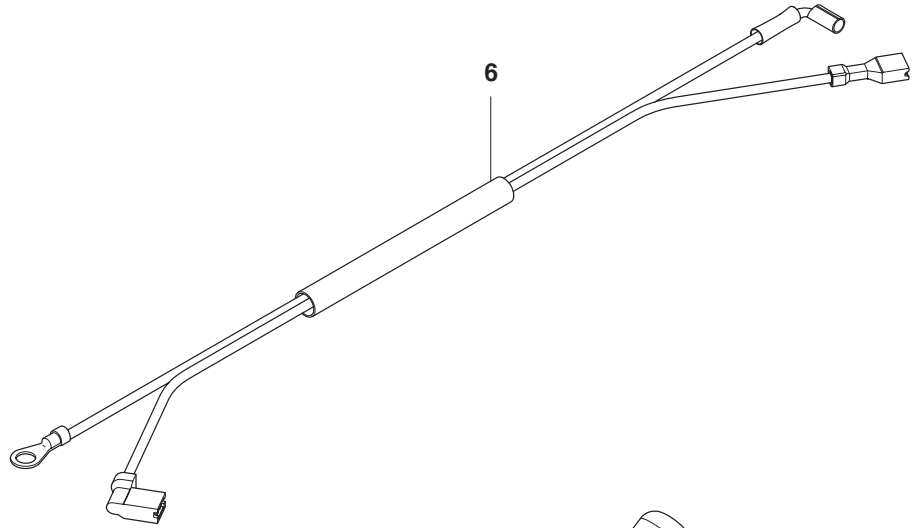

F 230, 235, 235e, 240, 240e

IGNITION SYSTEM

Position	Article	Quantity	Description	Kit
1	530-039147	1	FLYWHEEL ASSY	
2	530-015127	1	WASHER, FLYWHEEL	
3	530-016134	1	NUT, FLYWHEEL	
4	530-039143	1	MODULE- IGNITION	
5	545-121901	2	SCREW, IGN MODULE	
6	545-079901	1	ASSY- WIRE HARNESS