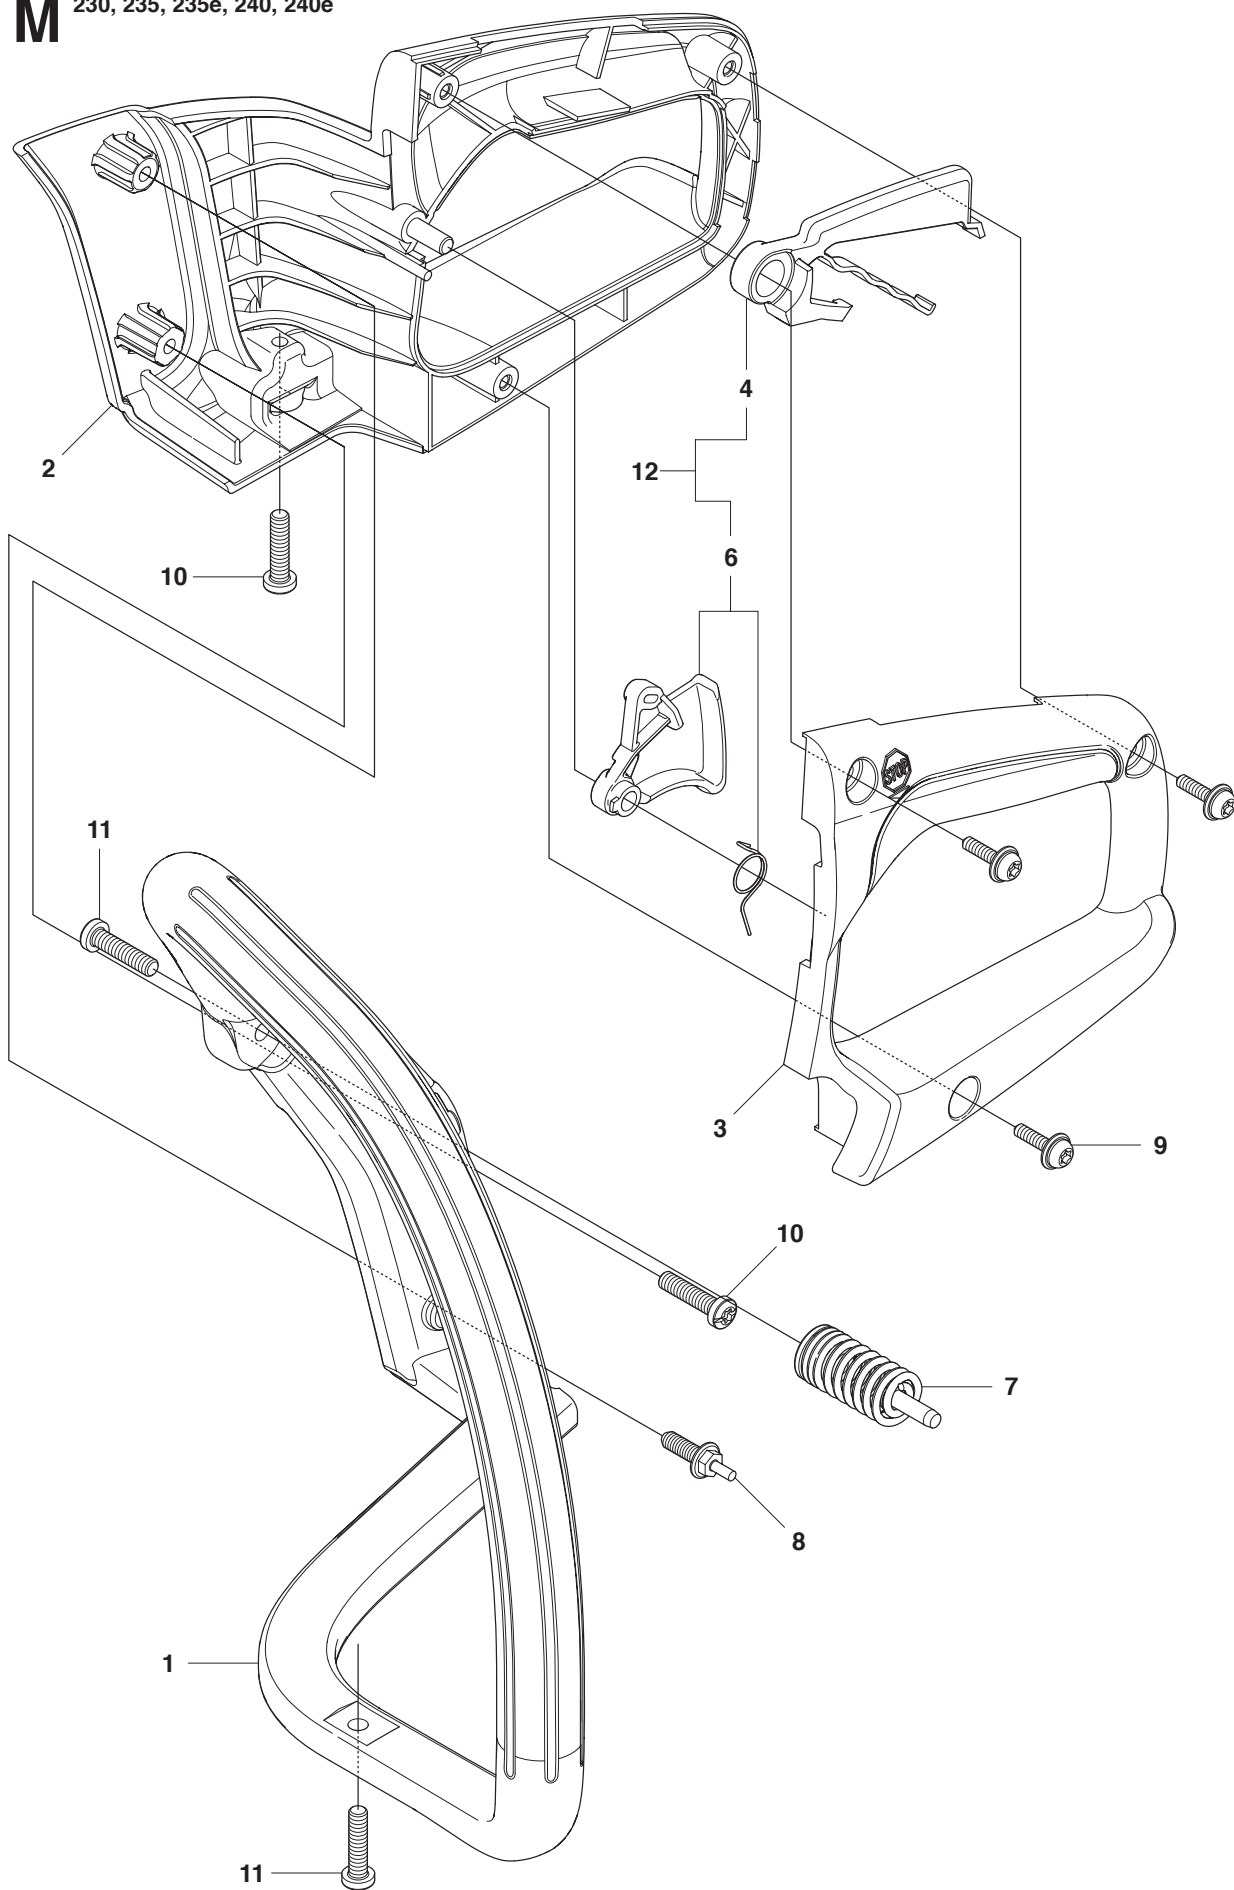

M 230, 235, 235e, 240, 240e

HANDLE AND CONTROLS

Position	Article	Quantity	Description	Kit
1	545-062401	1	FRONT HANDLE	
2	545-062202	1	REAR HANDLE W/OVMLD 240e	
2	545-062201	1	REAR HANDLE 230/235/235e	
3	545-062302	1	REAR HANDLE COVER W/OVMLD 240e	
3	545-062301	1	REAR HANDLE COVER 230/235/235e	
4	545-062601	1	LOCKOUT- THROTTLE	12
6	545-121501	1	ASSY TRIGGER & SPRING	12
7	545-033901	1	ASS'Y FRONT ISOLATOR	
8	545-076301	1	ISOLATION LIMITER SCREW	
9	530-016433	3	SCREW 8-16X15.1 PL PAN.TRX	
10	530-016349	2	SCREW M5.28X1.81X16MM PLAS	
11	530-016432	2	SREW M5.38-14X22.225MM	
12	545-081013	1	KIT TRIGGER & LOCKOUT