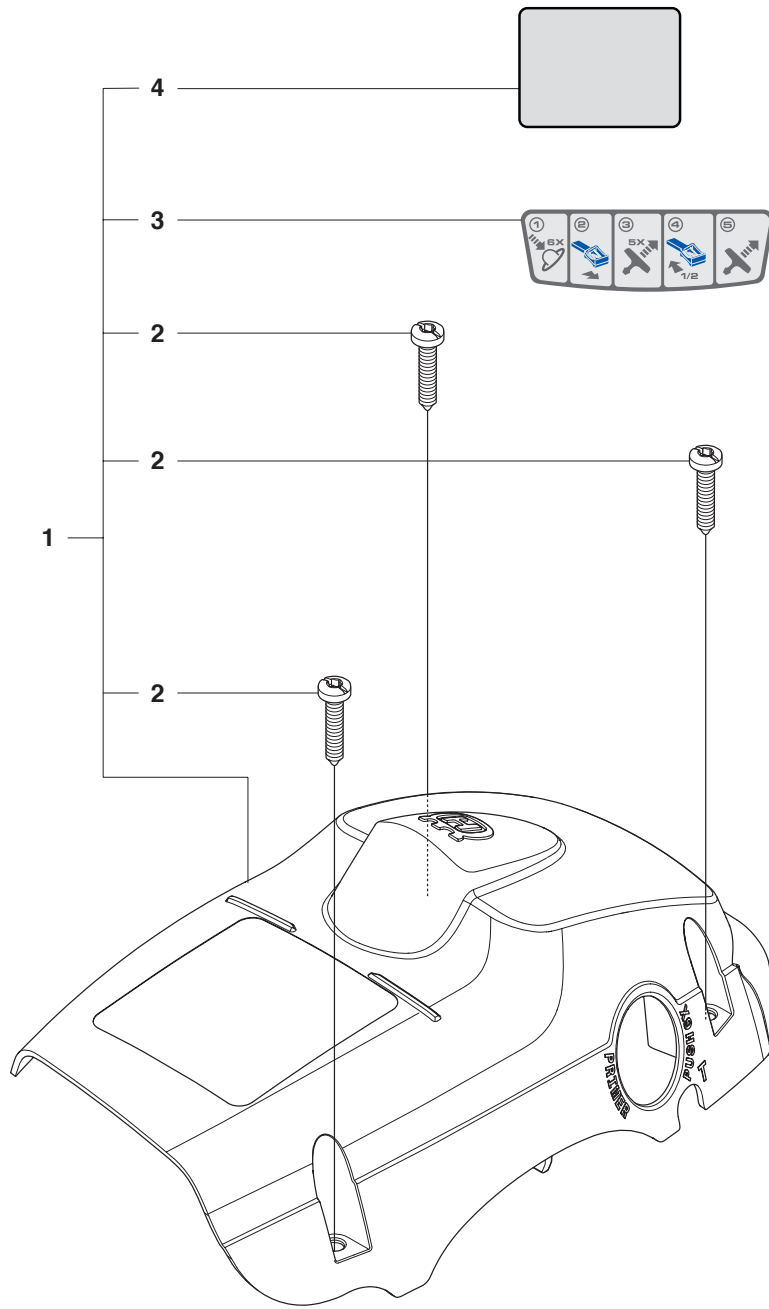

D 230, 235, 235e, 240, 240e

COVER

Position	Article	Quantity	Description	Kit
1	545-180804	1	KIT CYLINDER SHIELD	
2	545-070001	3	SCREW, CYLINDER SHIELD	1
3	545-116502	1	DECAL, STARTING INSTRUCTION	1
4	545-165957	1	GLOBAL WARNING DECAL	1