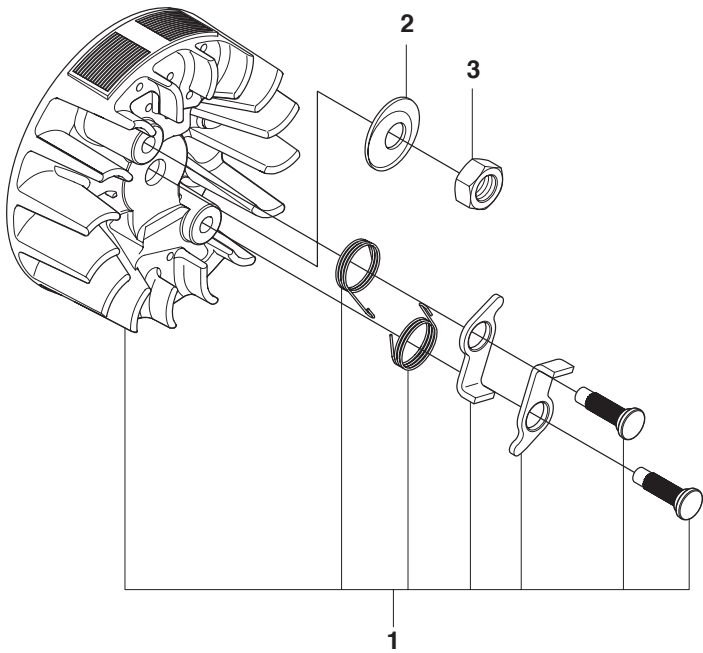

F 230, 235, 235e, 240, 240e

IGNITION SYSTEM

Position	Article	Quantity	Description	Kit
1	530-039147	1	FLYWHEEL ASSY	
2	530-015127	1	WASHER, FLYWHEEL	
3	530-016134	1	NUT, FLYWHEEL	
4	530-039143	1	MODULE- IGNITION	
5	545-121901	2	SCREW, IGN MODULE	
6	545-079901	1	ASSY- WIRE HARNESS