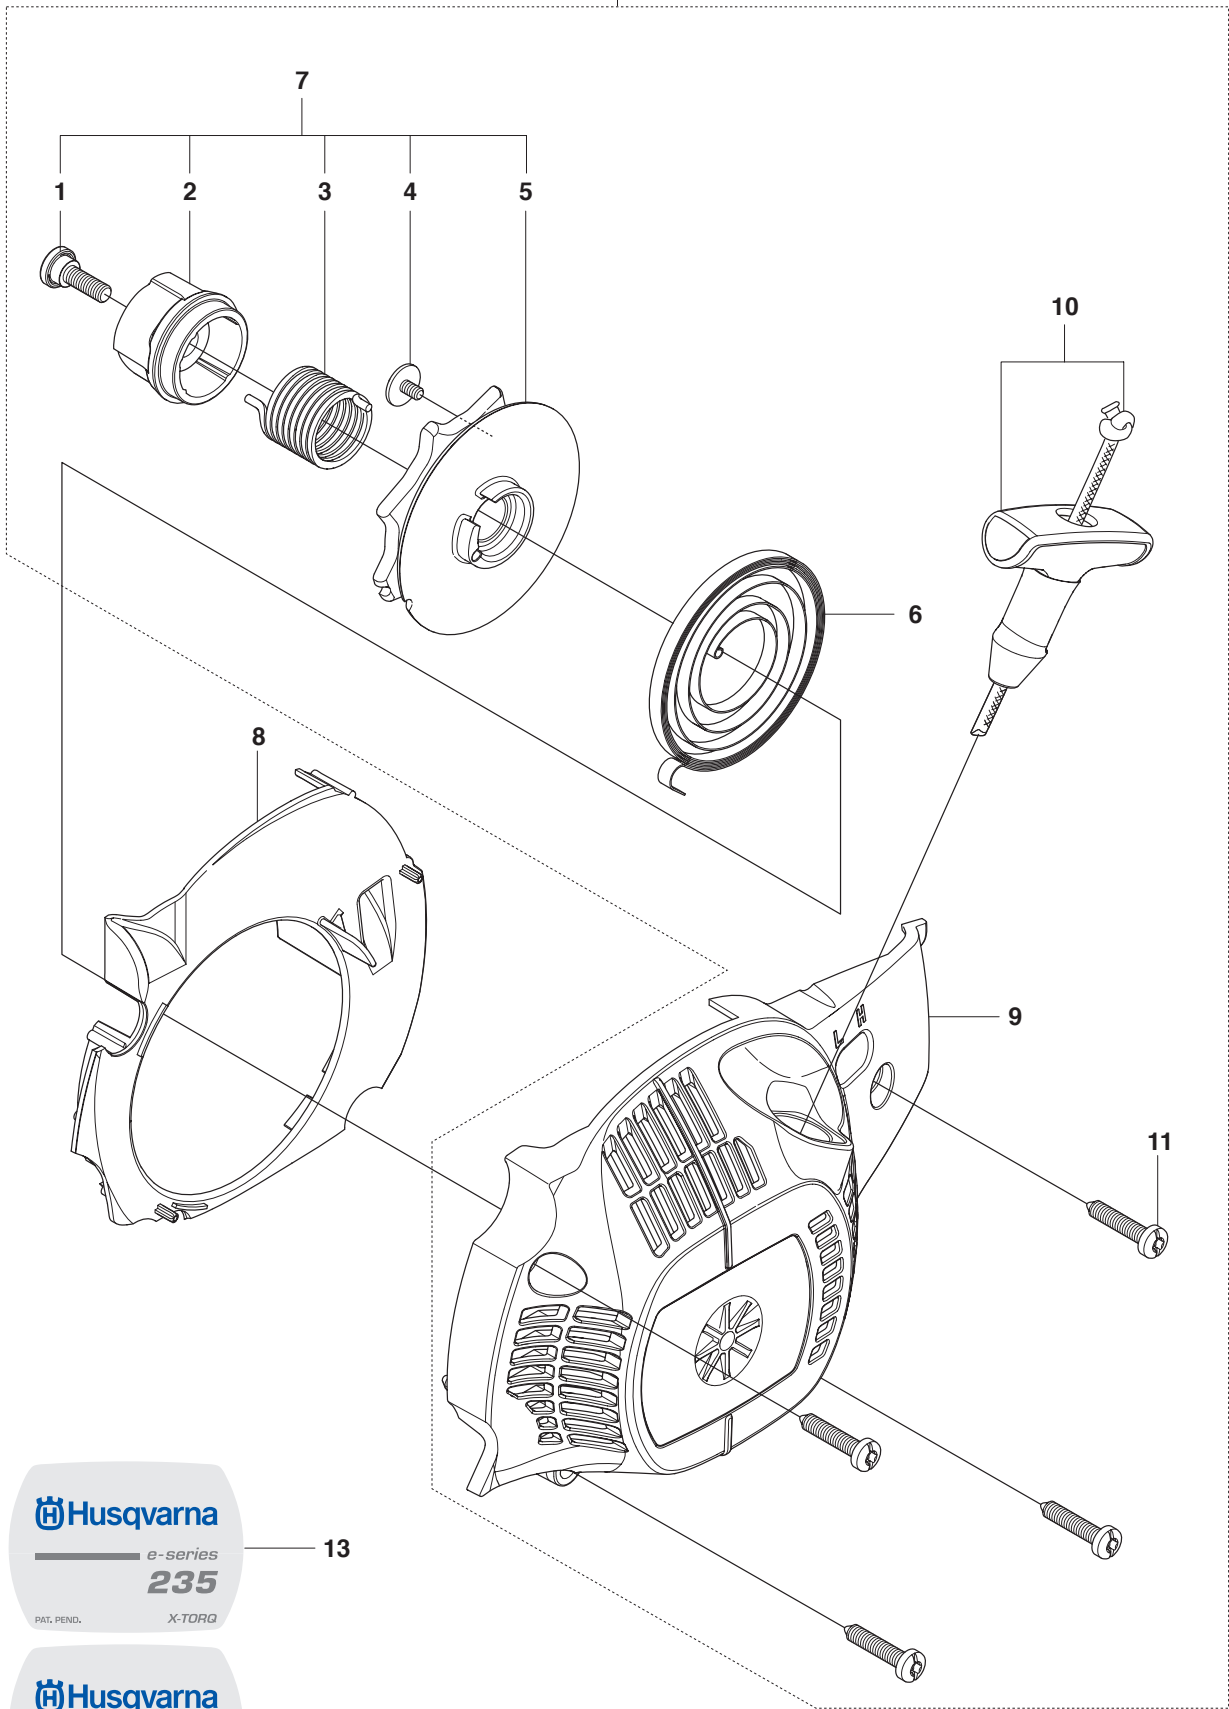

E1

235e, 240e

12

Husqvarna

e-series

235

PAT. PEND.

X-TORQ

13

Husqvarna

e-series

240

PAT. PEND.

X-TORQ

14

EPS STARTER

Position	Article	Quantity	Description	Kit
1	530-021179	1	SCREW SHOULDER	7,12
2	530-059677	1	STARTER HUB EPS	7,12
3	530-021180	1	SPRING EPS	7,12
4	530-016080	1	SCREW, ROPE RETAINER	7,12
5	545-058201	1	PULLEY- STARTER EPS	7,12
6	530-042095	1	SPRING- RECOIL	12
7	530-071966	1	KIT, EPS STARTER 235e/240e	12
8	545-063801	1	BAFFLE	
9	545-063701	1	FAN HOUSING	12
10	545-010010	1	HANDLE & ROPE assy	12
11	530-016432	4	SCREW, FAN HOUSING	12
12	545-008024	1	KIT, COMPLETE EPS 235e/240e	
13	545-118502	1	DECAL 235e	
14	545-118501	1	DECAL 240e