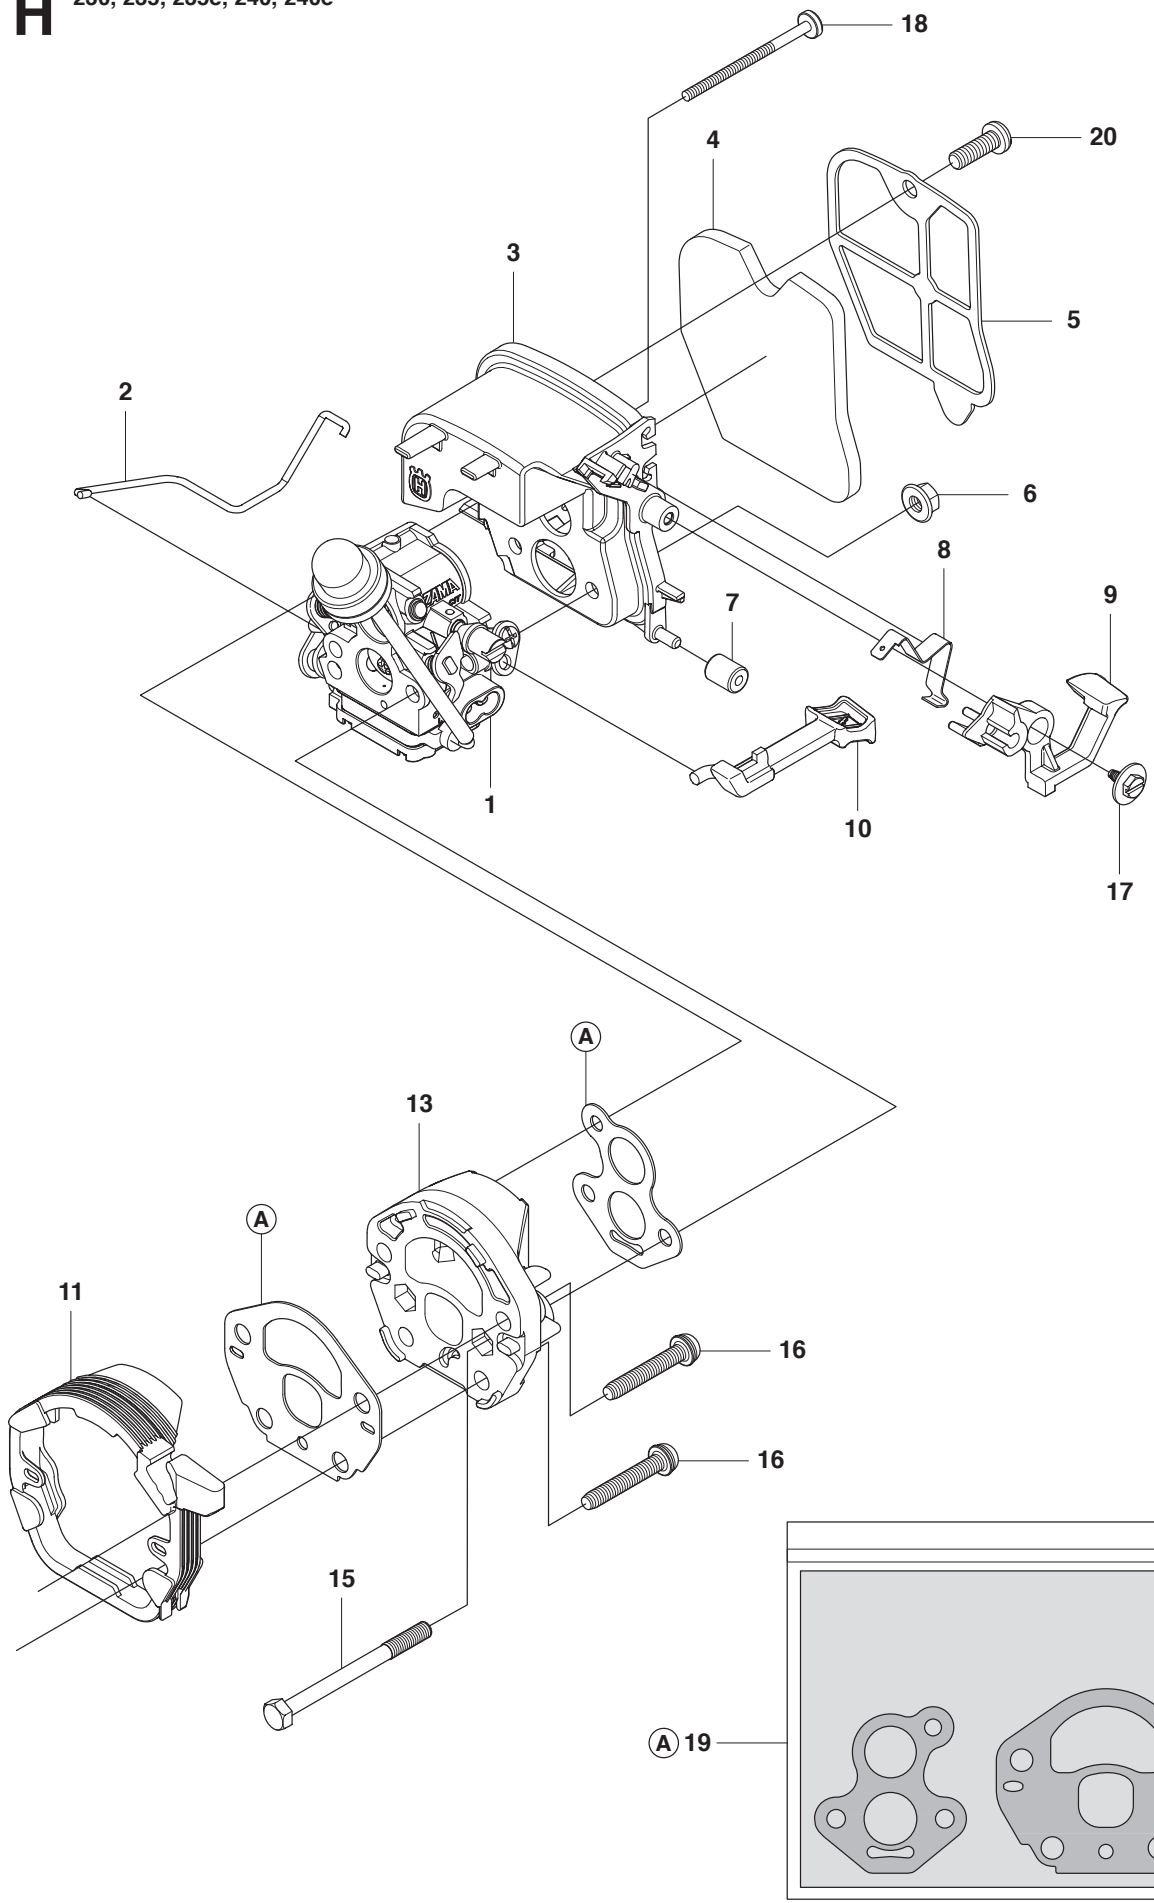

H 230, 235, 235e, 240, 240e

CARBURETOR AND AIR FILTER

Position	Article	Quantity	Description	Kit
1	545-072601	1	CARBURETOR (ZAMA) - REF.	
2	545-062801	1	THROTTLE WIRE	
3	545-062101	1	FILTER HOUSING	
4	545-061801	1	AIR FILTER	
5	545-151801	1	FILTER PLATE	
6	530-016101	2	NUT, CARB	
7	545-061901	1	ISOLATOR FILTER HOUSING	
8	545-063401	1	SWITCH, SPRING	
9	545-061701	1	SWITCH LEVER	
10	545-061601	1	CHOKE KNOB	
11	545-061501	1	CARB ADAPTOR SEAL	
13	545-061401	1	CARB ADAPTOR	
15	545-033701	2	STUD-CARBURETOR	
16	545-158301	4	CARB ADAPTOR SCREW	
17	530-016080	1	SCREW SWITCH	
18	545-074901	1	TOP STUD-CARBURETOR	
19	545-081892	1	GASKET KIT	
20	530-016349	1	SCREW, FILTER PLATE