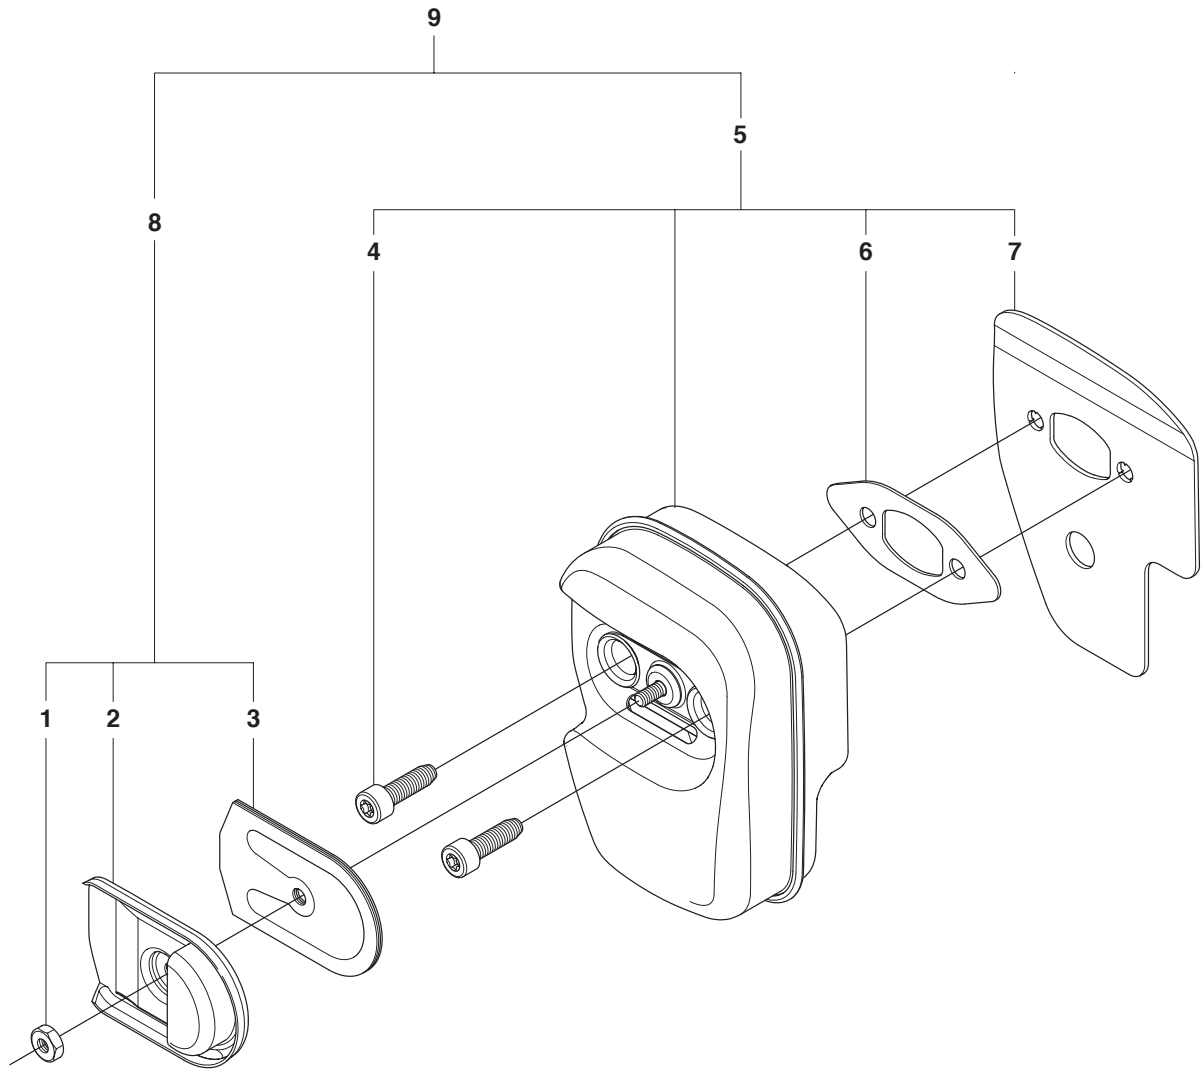

G 230, 235, 235e, 240, 240e

MUFFLER

Position	Article	Quantity	Description	Kit
1	530-016359	1	NUT, #10-24 BRASS	8,9
2	545-076901	1	EXHAUST PLATE	8,9
3	545-167401	1	SCREEN-ARRESTOR, GASKET	8,9
4	530-016338	2	MUFFLER BOLT	5,9
5	545-032701	1	MUFFLER ASSEMBLY	9
6	530-054884	1	MUFFLER GASKET	5,9
7	545-066901	1	MUFFLER BACK PLATE	5,9
8	545-008027	1	KIT SPART ARRESTOR	9
9	545-180843	1	KIT MUFFLER COMPLETE