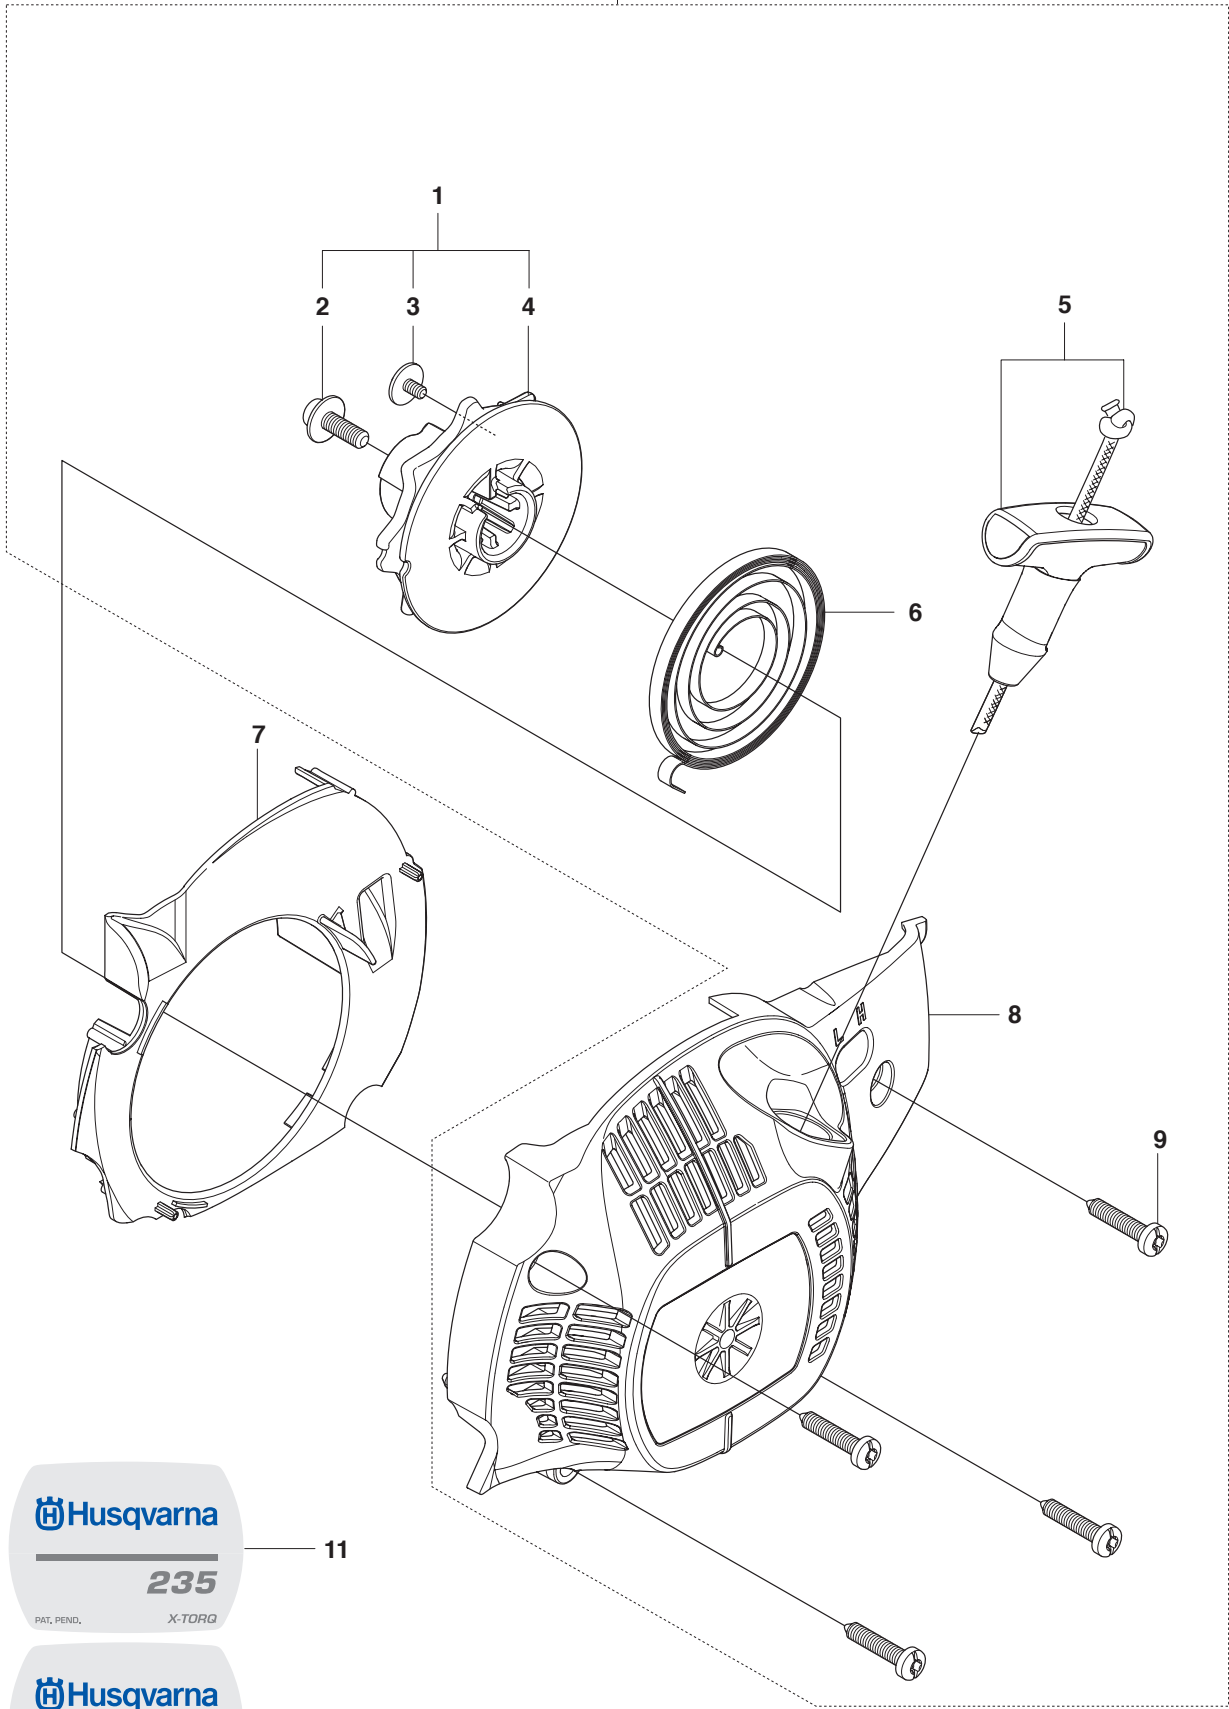

11

12

STANDARD STARTER

Position	Article	Quantity	Description	Kit
1	545-008028	1	KIT, STD STARTER 235,240	
2	530-015920	1	SCREW SHOULDER	1,10
3	530-016080	1	SCREW, ROPE RETAINER	1,10
4	530-057890	1	PULLEY- STARTER STANDARD	1,10
5	545-010010	1	HANDLE & ROPE ASSY	10
6	530-042095	1	SPRING- RECOIL	10
7	545-063801	1	BAFFLE	
8	545-063701	1	FAN HOUSING	10
9	530-016432	4	SCREW, FAN HOUSING	10
10	545-008025	1	KIT COMPLETE 235/240	
11	545-118503	1	DECAL 235	
12	545-165947	1	DECAL 240