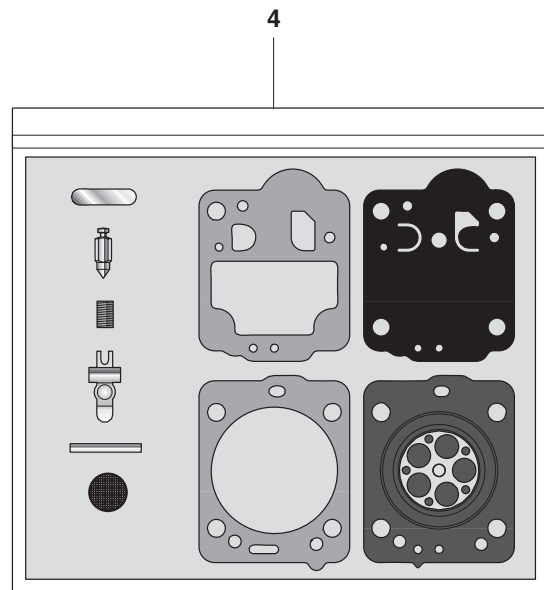

CARBURETOR DETAILS

Position	Article	Quantity	Description	Kit
1	545-072601	1	CARB COMPLETE	
2	545-008030	1	PURGE AND LINE ASSEMBLY	1
3	545-008031	1	KIT CARB GASKET	
4	545-008032	1	KIT CARB REPAIR